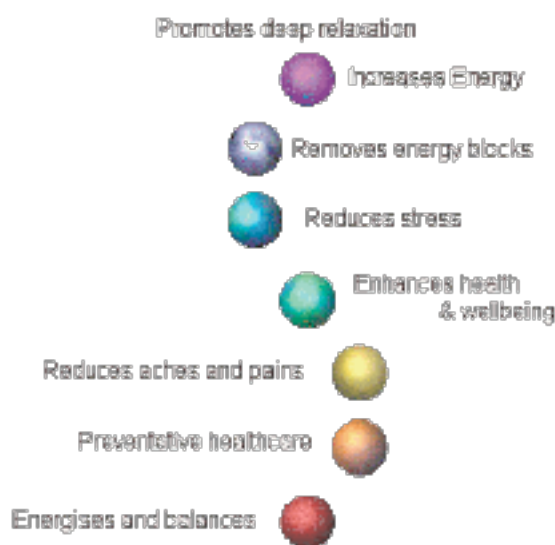

The best thing about Reiki is you can heal yourself as effectively as you can heal others.

Contents of the Reiki Level 1 Workshop are:

- What is Reiki & How it Works
- The Five Principles Of Reiki
- The Detailed History Of Reiki
- Learn about Chakras and aura
- Experience and understand life force energy
- Hand Positions for Reiki Healing
- Reiki practice
- Meditations
- Level 1 Attunement.

Attunement is an energy transfer which opens and activates a permanent flow of Reiki energy from the student's hands.

The course fee includes manual and certificate, lunch and refreshments.

Duration: 1 full day

Energy Exchange: Rs. 3000

Reiki Level 2 Workshop

Reiki Level II is the practitioner level where you learn to heal others as well.

In Reiki Level II, you are introduced to three symbols which greatly enhance the power and experience of Reiki energies.

Contents of the Reiki Level 2 Workshop are:

- Three Reiki symbols to enhance the power and quality of Reiki
- Emotional/mental healing to improve your peace of mind, concentration, release unwanted habits and attitudes, heal your emotions and emotional pain
- Distance healing
- Healing the past and future
- Aura scanning
- Aura cleansing
- Giving healing to others in a protected manner